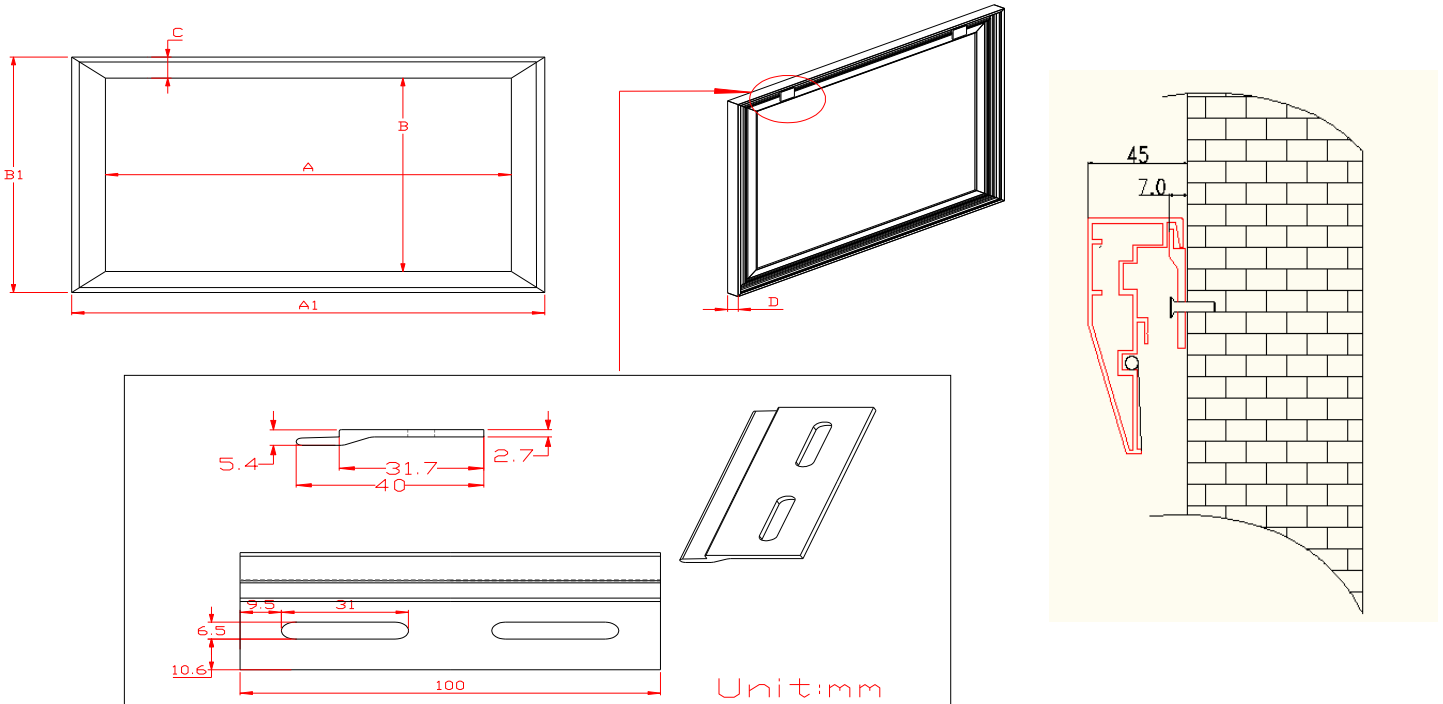

Note: Data Error ±1"

The listed measurements are for general reference only. Please contact Elite Screens to verify product design and dimensions before attempting to integrate its products with any structural or furniture modification. Although a manufacturer may offer product advice, it may be taken or disregarded at the integrator's discretion. Elite