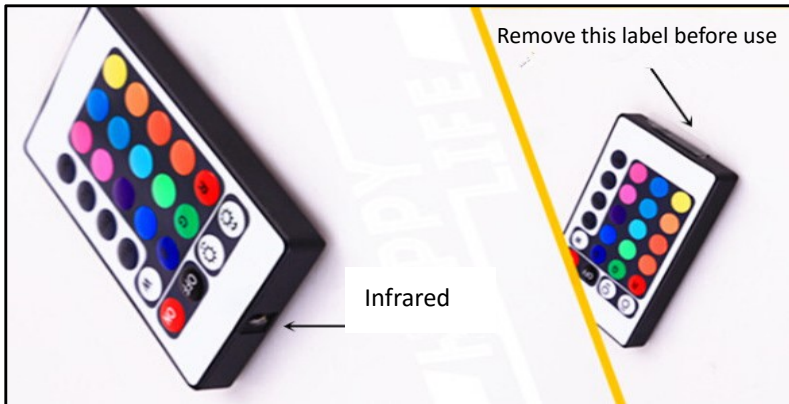

2. Plug in Power Cord