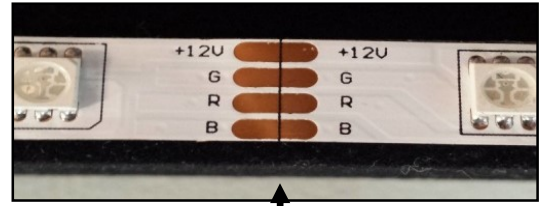

* After the LED strip has been applied along the entire rear edge of the frame, if there is excess to the LED backlighting strip, you are able to remove any excess backlighting strip by simply cutting the strip along the indicated line. See following images shown: