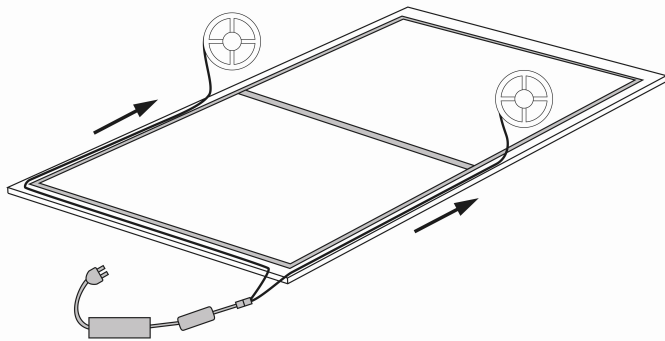

## How to set up your LED kit

1. Lay Edge Free Frame flat on clean surface back facing up.

2. Remove self-adhesive backing and Adhere LED Strip all around the rear side edge of Frame as pictured.

3. When adhering LED Strips, adhere one strip around the frame one direction and the second strip in the other.

\*Your end result should look like this.

\* After the LED strip has been applied along the entire rear edge of the frame, if there is excess to the LED backlighting strip, you are able to remove any excess backlighting strip by simply cutting the strip along the indicated line. See following images shown: