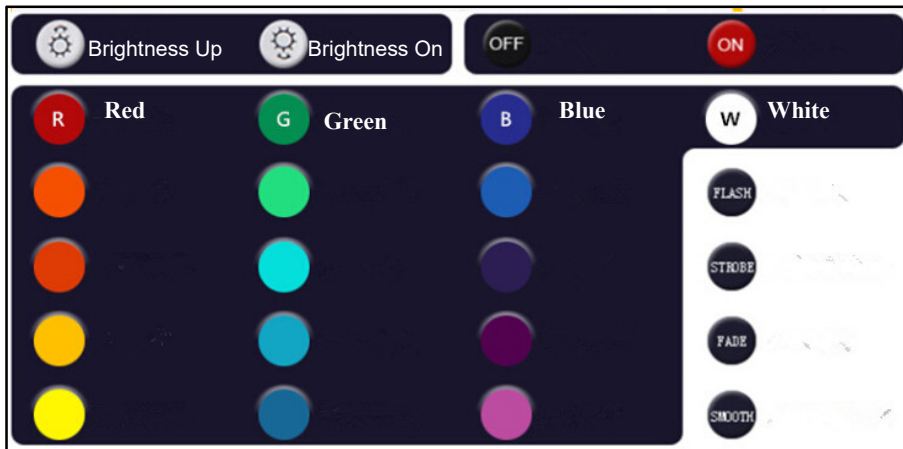

### Remote Control Operation

1. Remote Control: Infrared
2. Color Mode: 6 static colors, 6 color flash, 6 color fade, 6 color flash + fade
3. Remote Max Distance: 20feet (6m)

**For a local Elite Screens contact or Technical Support, please visit**