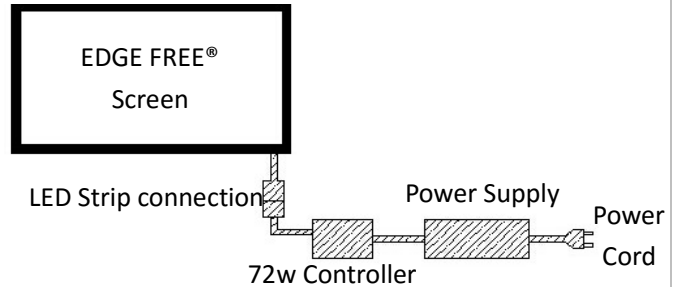

2. Plug in Power Cord