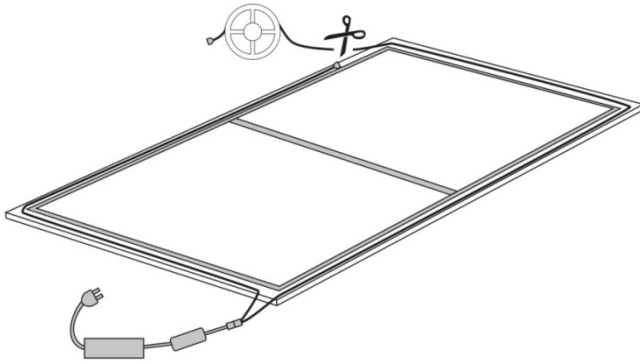

## How to set up your LED kit

1. Lay Edge Free Frame flat on clean surface back facing up.

2. Remove self-adhesive backing and Adhere LED Strip all around the rear side edge of Frame as pictured.

3. When adhering LED Strips, adhere one strip around the frame one direction and the second strip in the other.

\*Your end result should look like this.

\* After the LED strip has been applied along the entire rear edge of the frame, if there is excess to the LED backlighting strip, you are able to remove any excess backlighting strip by simply cutting the strip along the indicated line. See following images shown: