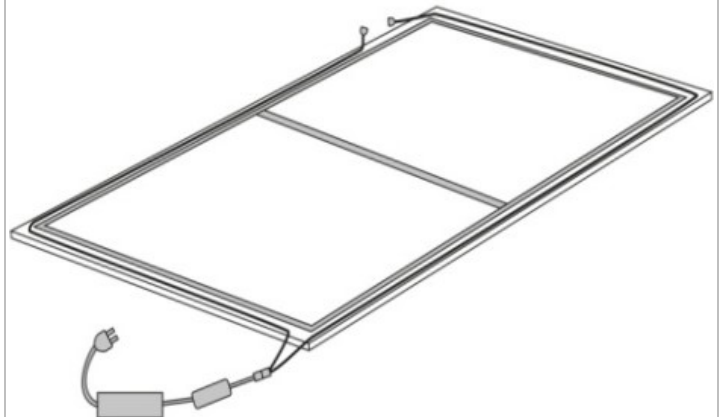

*Your end result should look like this.