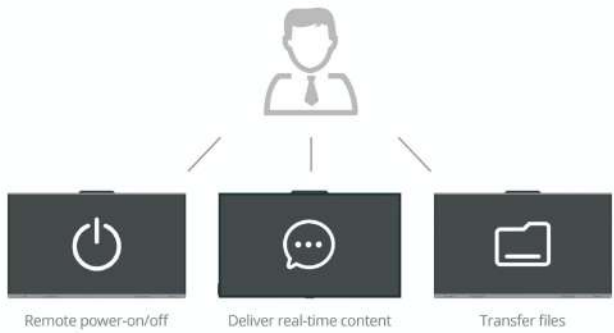

Wi-Fi 6
Bluetooth 5.2
Hotspot
Type-C out (100W Charging)

“ Transforming the way you learn & work

Quick Save and Share

Users can save whiteboard files as various file formats either locally or directly upload to cloud storage platforms like GoogleDrive, or share through QR code or email.

Over-the-Air Update

Our over-the-air (OTA) update support keeps your L06 panel upgraded with the latest firmware at all times.

Incredible Writing Experience

- ◆ 40-point touch and 40-point writing
- ◆ Writing with three colors and different thickness simultaneously
- ◆ Up to four-split screen
- ◆ Writing and erasing at the same time
- ◆ Erasing with hand gesture
- ◆ Erasing content of specific color