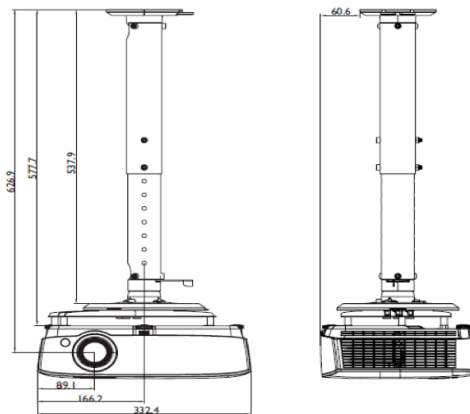

## Dimensions

The screen aspect ratio is 16:10 and the projected picture is in a 16:10 aspect ratio

## Shifting the projection lens

## Ceiling Mount Chart

Ceiling mount screw: M4 (Max L = 25 mm; Min L = 20 mm)  
Unit: mm

BenQ Europe B.V.

Meerenakkerweg 1-17  
5652 AR Eindhoven  
The Netherlands  
Tel: +31 88 8889200  
Fax: +31 88 8889299