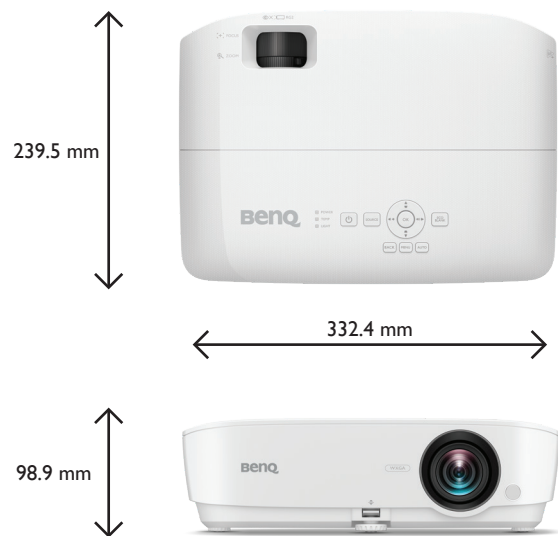

Dimensions