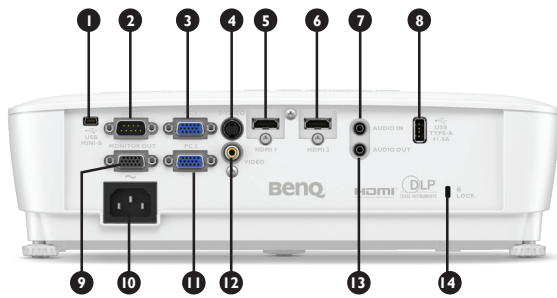

## Input and Output Terminals

- ❶ USB Type min B (For FW upgrade)
- ❷ RS232 Input (D-sub 9pin, male)
- ❸ Computer Input (D-sub 15pin, Female)
- ❹ S-Video
- ❺ HDMI 1
- ❻ HDMI 2
- ❼ Audio Input (mini jack)
- ❽ USB Type A (1.5A power)
- ❾ Monitor Output (D-sub 15pin, Female)
- ❿ AC Power cord inlet
- ⓫ Computer Input (D-sub 15pin, Female)
- ⓬ Composite Video (RCA)
- ⓭ Audio Output (mini jack)
- ⓮ Kensington anti-theft lock slot