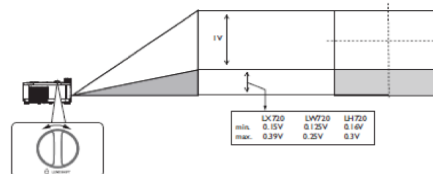

Shifting the projection lens