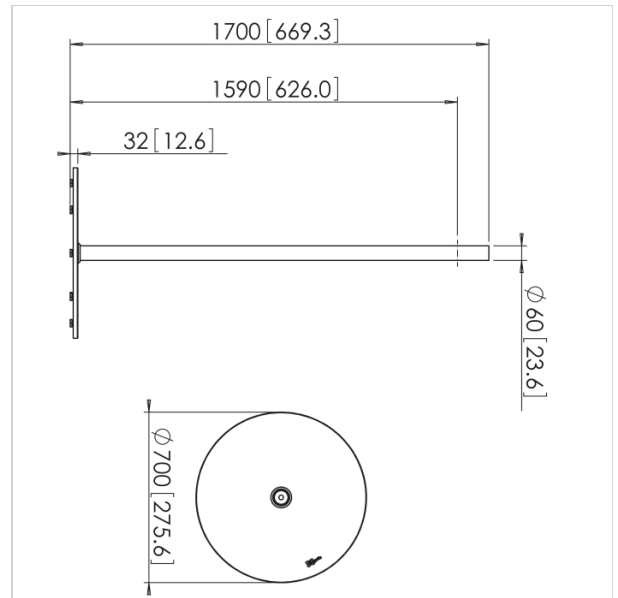

PFF 1570 Display floor stand

Article number (SKU) 7321704
Colour Stainless Steel

Key benefits

- Stylish design
- Easy to install
- Cables fully concealed
- Suitable for video conferencing
- TÜV certified

The PFF 1570 LCD/Plasma floor stand is a part of the modular system which enables you to create your own floor solution for LCD/Plasma TV's.

The PFF 1570 is a stylish brushed stainless steel LCD/Plasma floor stand which can be used in many different locations like; boardrooms, hotel lobby's, retail shops, custom install showrooms, car showrooms, shows and exhibitions. A turn & tilt unit (PFA 9001/9002) needs to be added followed by your choice of universal LCD/Plasma interface (FAU 3125/3150), depending on the display.