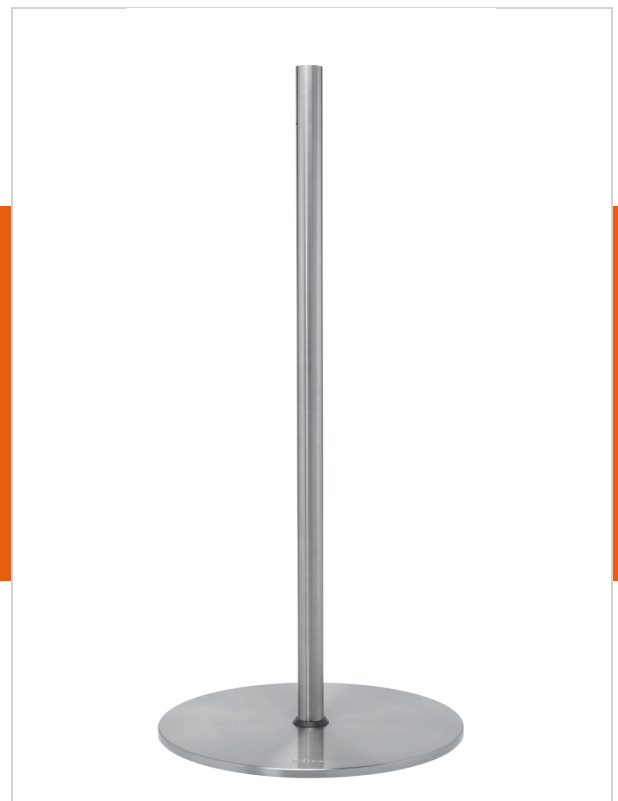

PFF 1570 Display floor stand

Article number (SKU) 7321704
Colour Stainless Steel

Key benefits

- Stylish design
- Easy to install
- Cables fully concealed
- Suitable for video conferencing
- TÜV certified

The PFF 1570 LCD/Plasma floor stand is a part of the modular system which enables you to create your own floor solution for LCD/Plasma TV's.

The PFF 1570 is a stylish brushed stainless steel LCD/Plasma floor stand which can be used in many different locations like; boardrooms, hotel lobby's, retail shops, custom install showrooms, car showrooms, shows and exhibitions. A turn & tilt unit (PFA 9001/9002) needs to be added followed by your choice of universal LCD/Plasma interface (FAU 3125/3150), depending on the display.