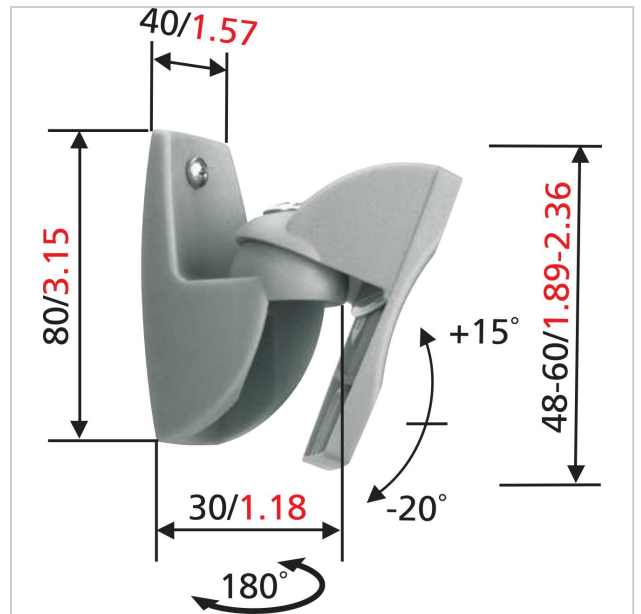

## VLB 500 Speaker Wall Mount (2x, black)

Article number (SKU)  
Colour

8105000  
Black

The VLB 500 loudspeaker wall mount is for surround and hi-fi speakers weighing up to 5kg/11 lbs.

This universal wall support features a tilt and turn function to guarantee an optimal listening position. Installation is easy, and all mounting hardware is included.

## VLB 500 Speaker Wall Mount (2x, black)

[www.vogels.com](http://www.vogels.com)

VOGEL'S HOLDING BV 2019 (c) All rights reserved.  
Subject to printing errors, technical and price amendments.  
Date: 2019-02-13

## Specifications

Product type number	VLB 500
Article number (SKU)	8105000
Colour	Black
EAN single box	8712285314186
TÜV certified	Yes
Tilt	Tilt up to 20°
Guarantee	5 years
Max. weight load (kg)	5
Min. distance to the wall (mm)	63
Product group	Speaker mount
Speaker brand	Universal
Speaker models	Universal