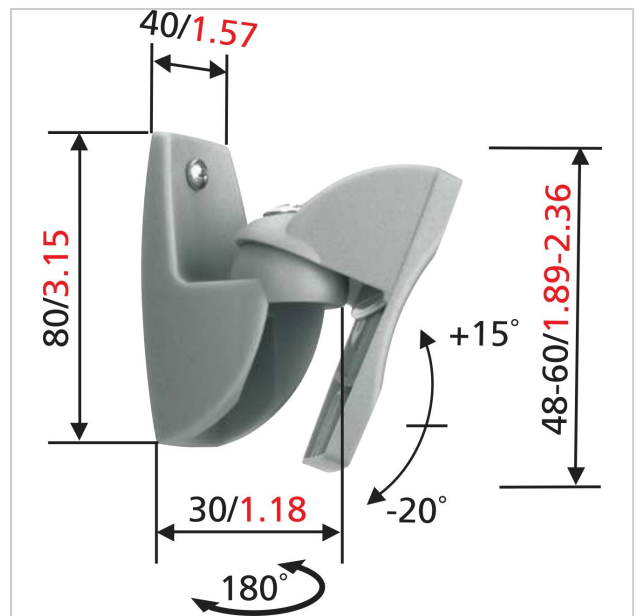

VLB 500 Speaker Wall Mounts (2x, silver)

Article number (SKU)
Colour

8105004
Silver

The VLB 500 loudspeaker wall mount is for surround and hi-fi speakers weighing up to 5kg/11 lbs.

This universal wall support features a tilt and turn function to guarantee an optimal listening position. Installation is easy, and all mounting hardware is included.

VLB 500 Speaker Wall Mounts (2x, silver)

www.vogels.com

VOGEL'S HOLDING BV 2019 (c) All rights reserved.
Subject to printing errors, technical and price amendments.
Date: 2019-02-13

Specifications

Product type number	VLB 500
Article number (SKU)	8105004
Colour	Silver
EAN single box	8712285314209
TÜV certified	Yes
Tilt	Tilt up to 20°
Guarantee	5 years
Max. weight load (kg)	5
Min. distance to the wall (mm)	63
Product group	Speaker mount
Speaker brand	Universal
Speaker models	Universal