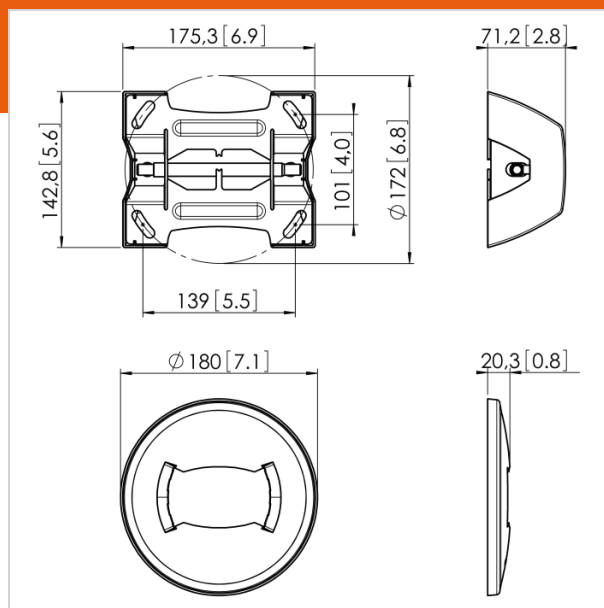

PUC 1060 Ceiling plate fixed

Article number (SKU) 7210604
Colour Black

The PUC 1060 ceiling plate is a part of the modular Connect-it system with which you can create a ceiling solution for medium- to large-sized displays.

This ceiling plate is suitable for flat ceilings. Combine this ceiling plate with one of the poles from the Connect-it Series (PUC 2508/ 2515/ 2530), Connect-it interface bar (PFB 3402/3405/ 3407/ 3409 / 3411) and Connect-it interface display strip (PFS 3302/ 3304/ 3306/ 3308/ 3311) for a complete ceiling solution.

Product type number	PUC 1060
Article number (SKU)	7210604
Colour	Black
EAN single box	8712285318665
TÜV certified	Yes
Guarantee	5 years
Max. weight load (kg)	80

Features

Functionality Flat