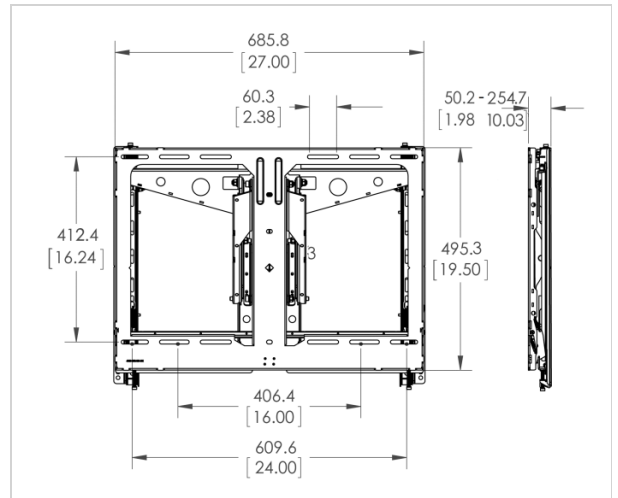

PFW 6880 is a slim video wall pop-out module with a distance between display and wall of only 50mm. It features a spring-loaded push to open release, by gently pushing on the display. Custom spacers to reduce installation time are available on request for the most used video wall displays.

The PFW 6880 are suitable for displays weighing up to 45.5 kg / 100 lbs. with a mounting pattern of 200 x 200 to 600 x 400mm.

PFW 6880 Display video wall module pop-out

VOGEL'S HOLDING BV 2017 (c) All rights reserved
Subject to printing errors, technical and price
amendments
Date: 08-11-2017

www.vogels.com

Specifications

Product specifications

Product type number	PFW 6880
Article number (SKU)	7368800
Colour	Black
EAN single box	8712285329227
Guarantee	5 years
Min. screen size (inch)	37
Max. screen size (inch)	65
Max. weight load (kg)	45.5
Max. display weight (kg)	Up to 45,5 kg
Min. hole pattern	200mm x 200mm
Max. hole pattern	600mm x 400mm
Max. height of interface (mm)	549
Max. width of interface (mm)	686

Technical specifications and dimensions

Min. distance to the wall (mm)	50 mm
--------------------------------	-------

Features

Orientation	Landscape
Pop-out or fixed	Pop-out
Recessed installation	Yes
Service position	Yes