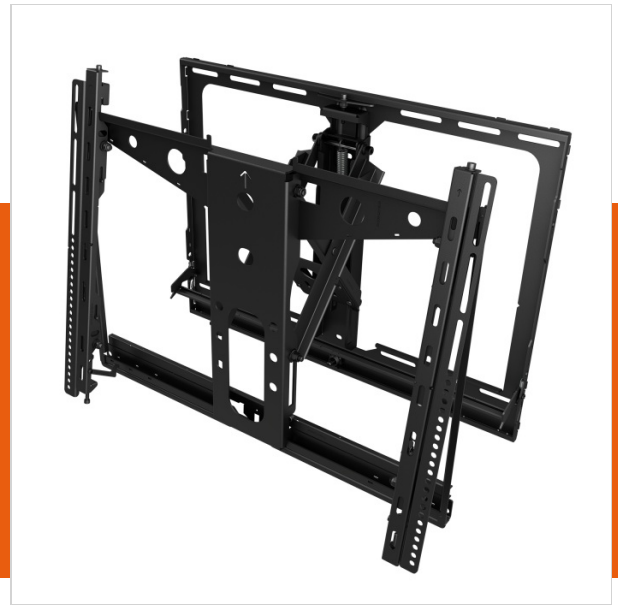

PFW 6880 Display video wall module pop-out

Article number (SKU) 7368800
 Colour Black

Key benefits

- Everything in one box, pre-assembled
- Easy to install
- Fine tuning possible after installation
- Suitable for mounting in recess

PFW 6880 is a slim video wall pop-out module with a distance between display and wall of only 50mm. It features a spring-loaded push to open release, by gently pushing on the display. Custom spacers to reduce installation time are available on request for the most used video wall displays.

The PFW 6880 are suitable for displays weighing up to 45.5 kg / 100 lbs. with a mounting pattern of 200 x 200 to 600 x 400mm.

PFW 6880 Display video wall module pop-out

VOGEL'S HOLDING BV 2017 (c) All rights reserved
Subject to printing errors, technical and price
amendments
Date: 08-11-2017

www.vogels.com

Specifications

Product specifications

Product type number	PFW 6880
Article number (SKU)	7368800
Colour	Black
EAN single box	8712285329227
Guarantee	5 years
Min. screen size (inch)	37
Max. screen size (inch)	65
Max. weight load (kg)	45.5
Max. display weight (kg)	Up to 45,5 kg
Min. hole pattern	200mm x 200mm
Max. hole pattern	600mm x 400mm
Max. height of interface (mm)	549
Max. width of interface (mm)	686