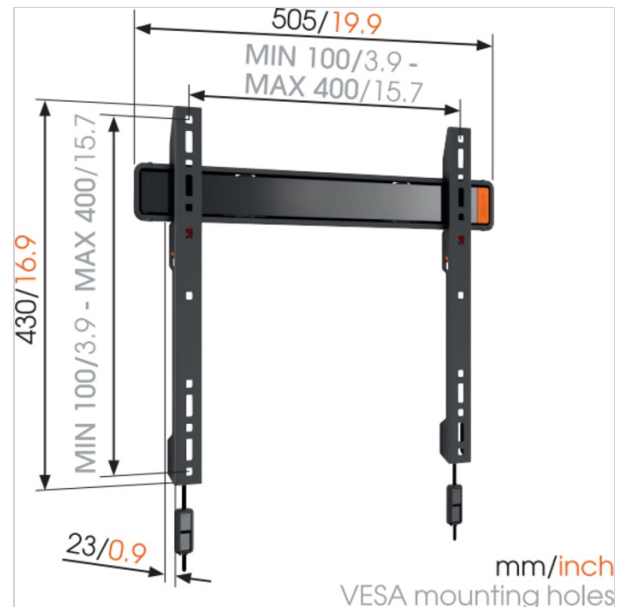

W50070 Fixed TV Wall Mount

Article number (SKU) 8450070
Colour Black

Key benefits

- Simply Smart Value: Great comfort for an affordable price
- Mount your TV only 2,3 cm from the wall
- Lock your TV securely in place

For TVs up to 55 inch (140 cm)

The WALL 2205 TV wall mount is suitable for 32 to 55 inch (81 to 140 cm) TVs. This sturdy mount supports up to 50 kg (121 lbs).

Your TV like a piece of fine art on your wall

Use the WALL 2205 TV wall mount to mount your TV flat and secure against the wall. A great way to save space in a narrow room. Click the screen securely into place with Vogel's Autolock system.

The WALL series: simply smart value

Mounting your TV on the wall saves space, making even the smallest of rooms feel bigger. The modern and trendy Vogel's WALL series is the ideal choice when you are looking for an affordable TV wall bracket with a quality build and clean finish. It's simply smart value.

Want to reduce reflections in your TV?

Are you fed up with that nasty glare from the evening sun? Try our tilting TV wall brackets to reduce reflections and glare.