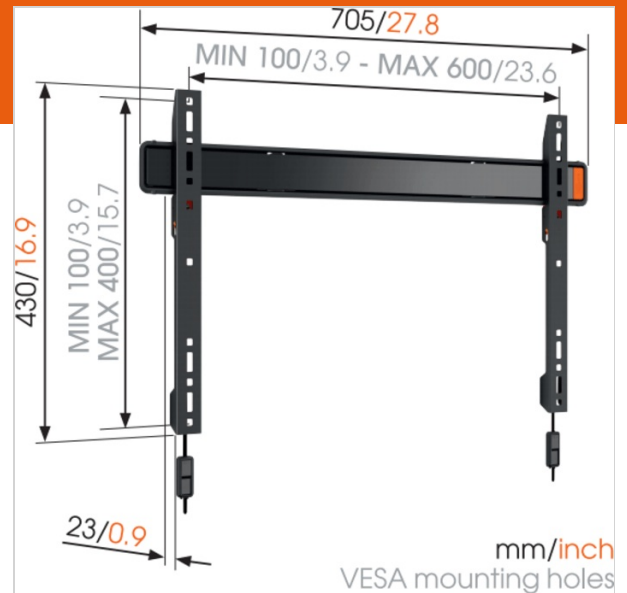

W50080 Fixed TV Wall Mount

Article number (SKU) 8450080
Colour Black

Key benefits

- Simply Smart Value: Great comfort for an affordable price
- Mount your TV only 2,3 cm from the wall
- Lock your TV securely in place

For the biggest TVs, up to 80 inch (203 cm)

This extra-large TVs, the WALL 2305 wall mount provides safe and secure mounting. It can hold even the biggest TVs, ranging from 40 to 80 inch (101 to 203 cm) and weighing up to 80 kg (176 lbs).

Your TV like a piece of fine art on your wall

Use the WALL 2305 TV wall mount to mount your TV flat and secure against the wall. A great way to save space in a narrow room. Click the screen securely into place with Vogel's Autolock system.

The WALL series: simply smart value

Vogel's designers drew upon over 40 years of highly durable Dutch design for the audiovisual market when they developed the clean and modern brackets of the WALL series. This resulted in affordable, smart wall brackets backed by a lifetime guarantee. Simply smart value.

Want to reduce reflections in your TV?

Are you fed up with that nasty glare from the evening sun? Try our tilting TV wall brackets to reduce reflections and glare.