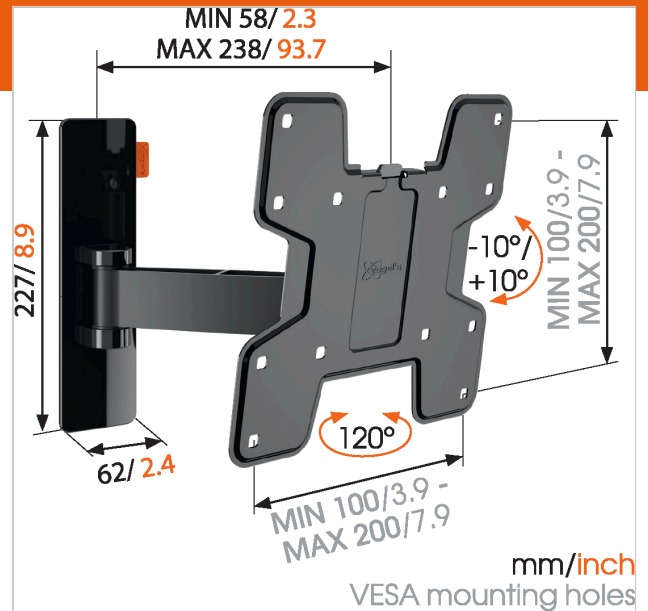

W52060 Full-Motion TV Wall Mount (black)

Article number (SKU)
Colour

8452060
Black

Key Benefits

- Easily level your TV even after installation
- Guide your cables
- Simply Smart Value: Great comfort for an affordable price
- Smoothly turn your TV up to 120°
- Tilt (up to 20°) to avoid reflections

For TVs up to 43 inch (109 cm)

W52060 is a durable TV wall mount, suitable for 19 to 43 inch (48 to 109 cm) TVs weighing up to 15 kg (33 lbs). Create the optimal viewing angle. Choose the W52060 TV wall mount for great flexibility. Mount your TV in a handy out-of-the-way spot on the wall and enjoy an excellent viewing experience - in your kitchen, an office or a bedroom. Swing your TV away from the wall and tilt it for the perfect view.

W52060 Full-Motion TV Wall Mount (black)

www.vogels.com

VOGEL'S HOLDING BV 2019 (c) All rights reserved.
Subject to printing errors, technical and price amendments.
Date: 2019-02-13

Specifications

Product type number	W52060
Article number (SKU)	8452060
Colour	Black
EAN single box	8712285328268
Product size	S
TÜV certified	Yes
Tilt	Tilt -10°/+10°
Turn	Motion (up to 120°)
Guarantee	Lifetime
Min. screen size (inch)	19
Max. screen size (inch)	43
Max. weight load (kg)	15
Max. bolt size	M8
Max. height of interface (mm)	227
Max. width of interface (mm)	318
Max. distance to the wall (mm)	238
Min. distance to the wall (mm)	58
Number of pivot points	2
Product group	Tv mount turn
Universal or fixed hole pattern	Fixed
Product line	W-series