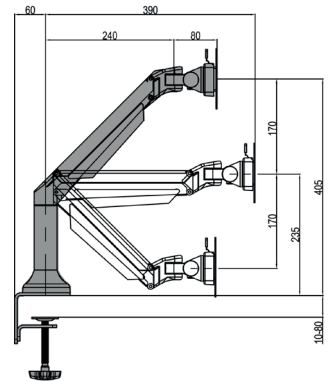

# M VESA Gas Lift Arm Desk or Wall Basic Black HD

Art No: 7 350 073 732 432

A double jointed gas suspended monitor arm, designed by Multibrackets to optimize your productivity and help reducing strain on neck, back and eyes.

The M VESA Gas Lift Arm HD is made out of a durable aluminum construction and uses a gas driven sus-

pension technique. This makes the screen "float" and it can then be moved with near zero effort. Fingertip tilt provides smooth adjustment in any direction. Supports VESA standards 75x75 and 100x100 and holds screens weighing from minimum 9kg and up to maximum 21kg.

### M VESA Gas Lift Arm Desk or Wall Basic Black HD

For screen size:	15-32"
VESA standard:	75x75 100x100 mm
EAN:	7 350 073 732 432
Colour:	Black
Screen weight:	Min. 9 kg — Max. 21 kg
Function:	Gas driven piston
Warranty:	2 years
Weight:	2,4 kg
Tilt angle:	+75 — -45 degrees
Turn angle:	+90 — -90 degrees
Rotate:	90 degrees
Distribution package:	3 pcs