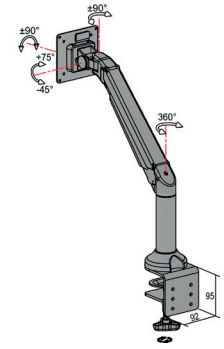

# M VESA Gas Lift Arm Desk or Wall Basic Black HD

Art No: 7 350 073 732 432

A double jointed gas suspended monitor arm, designed by Multibrackets to optimize your productivity and help reducing strain on neck, back and eyes.

The M VESA Gas Lift Arm HD is made out of a durable aluminum construction and uses a gas driven sus-

pension technique. This makes the screen "float" and it can then be moved with near zero effort. Fingertip tilt provides smooth adjustment in any direction. Supports VESA standards 75x75 and 100x100 and holds screens weighing from minimum 9kg and up to maximum 21kg.

### M VESA Gas Lift Arm Desk or Wall Basic Black HD

For screen size:	15-32"
VESA standard:	75x75 100x100 mm
EAN:	7 350 073 732 432
Colour:	Black
Screen weight:	Min. 9 kg — Max. 21 kg
Function:	Gas driven piston
Warranty:	2 years
Weight:	2,4 kg
Tilt angle:	+75 — -45 degrees
Turn angle:	+90 — -90 degrees
Rotate:	90 degrees
Distribution package:	3 pcs