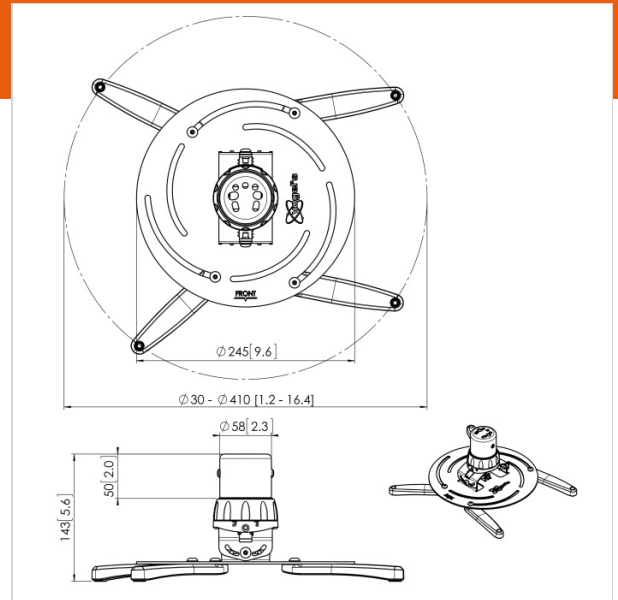

### Key benefits

- Cables fully concealed
- Fine tuning during installation
- Theft prevention
- TÜV certified

The PPC 2500 projector mount is specially designed for the new generation projectors up to 25 kg. This projector interface is equipped with a unique fine tune adjustability for precise alignment with the projection surface. Once aligned, the projector stays in position.

Turning the special friction ring will eliminate all play from the interface connections, making the mount a stiff and very stable solution.

### Product specifications

Product type number	PPC 2500
Article number (SKU)	7025004
Colour	Silver
EAN single box	8712285325229
Tilt	Tilt up to 15°
Turn	Up to 360°
Roll	15
Guarantee	5 years
Max. weight load (kg)	25

### Features

Range (diameter)	30 - 410 mm
---------------------	----------------