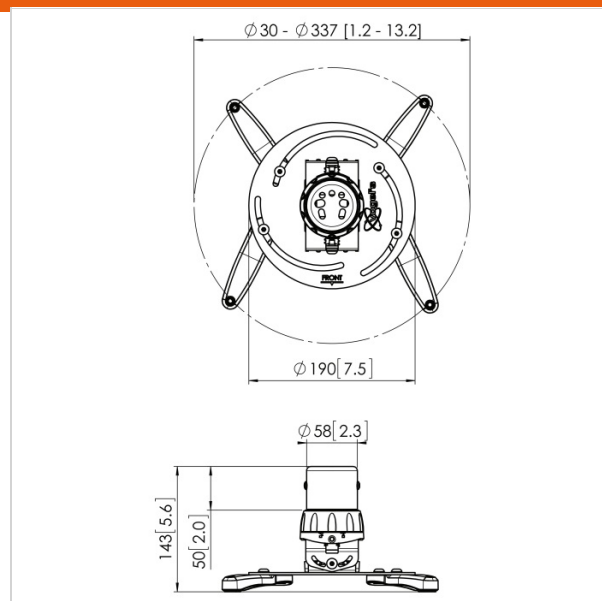

PPC 1500 Projector ceiling mount white

Article number (SKU) 7015001
Colour White

Key benefits

- Cables fully concealed
- Fine tuning during installation
- Theft prevention
- TÜV certified

The PPC 1500 projector mount is specially designed for the new generation projectors up to 15 kg. This projector interface is equipped with a unique fine tune adjustability for precise alignment with the projection surface. Once aligned, the projector stays in position.

Turning the special friction ring will eliminate all play from the interface connections, making the mount a stiff and very stable solution.