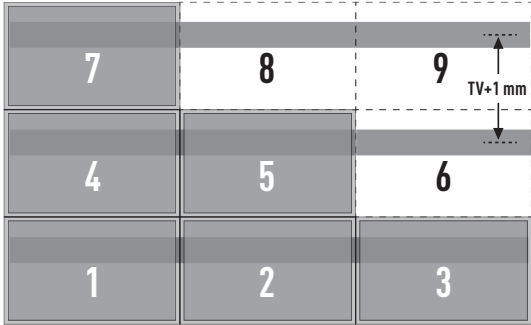

6 Setup video wall