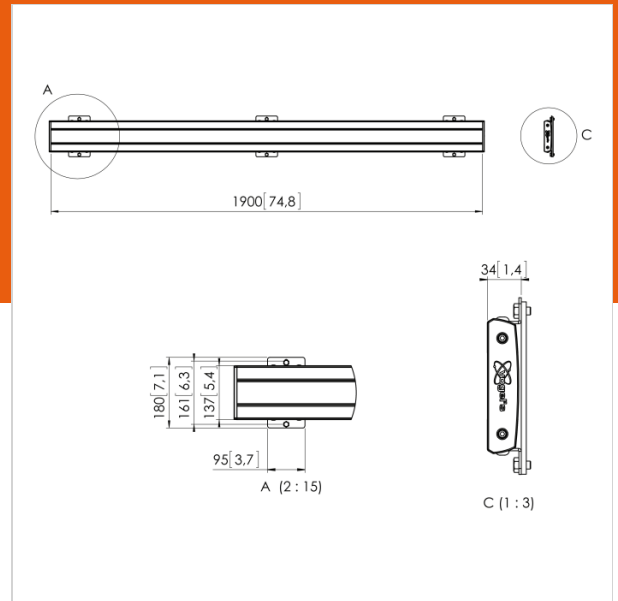

PFB 3419 Display interface bar black

Article number (SKU) 7234190
Colour Black

Key benefits

- Endlessly expandable
- Quick and easy installation
- Fine tuning during installation
- Theft prevention
- TÜV certified

The PFB 3419 interface bar is part of a unique and flexible system that is ideal for video wall setups and in-line menuboarding. With this modular concept, based on Connect-it, you can create a video wall solution for almost every set-up requirement.

The video wall consists of interface bars (PFB 34xx) and one set of multi directional (3D) adjustable interface display strips (PFS 35xx) per display. Vogel's offers 3 different lengths of interface bars varying from 1900 to 3300 mm and two different interface display strips with VESA 400 mm and 800 mm.

The PFB 3419 interface bar is a part of the modular Connect-it system which can be used for ceiling, floor and wall mounting. The PFB 3419 with a length of 1900 mm is ideal for mounting multiple displays. The PFB 3419 can be used in combination with other interface bars of the PFB 34xx series by using the interface bar coupler (PFA 9104).

The advantage of the modularity is that you create almost any desirable length without cutting.