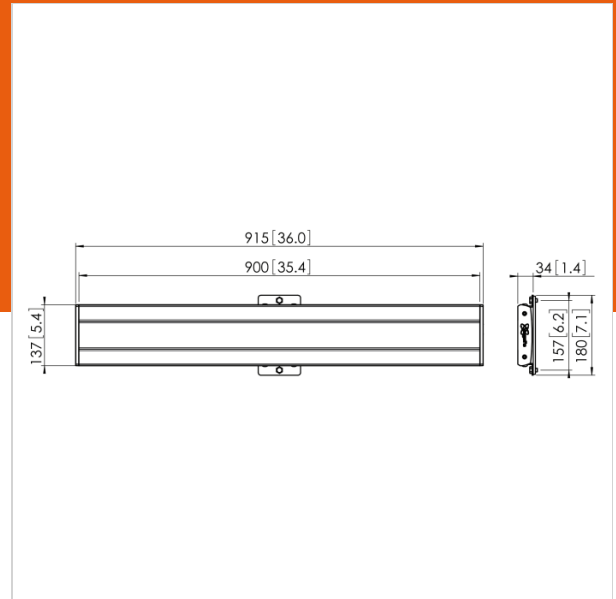

PFB 3409 Display interface bar silver

Article number (SKU) 7234094
Colour Silver

Key benefits

- Endlessly expandable
- Quick and easy installation
- Fine tuning during installation
- Theft prevention
- TÜV certified

The PFB 3409 interface bar is part of the modular Connect-it system with which you can create your own ceiling, floor or wall solution.

The PFB 3405 has a max. horizontal fitment of 850 mm and can be combined with the display interface strips of the PFS 3xxx Series.

Product type number	PFB 3409
Article number (SKU)	7234094
Colour	Silver
EAN single box	8712285318801
TÜV certified	Yes
Guarantee	5 years
Max. weight load on pole (kg)	160
Max. weight load on wall (kg)	53
Max. height of interface (mm)	180
Max. width of interface (mm)	915
Max. depth of interface (mm)	35